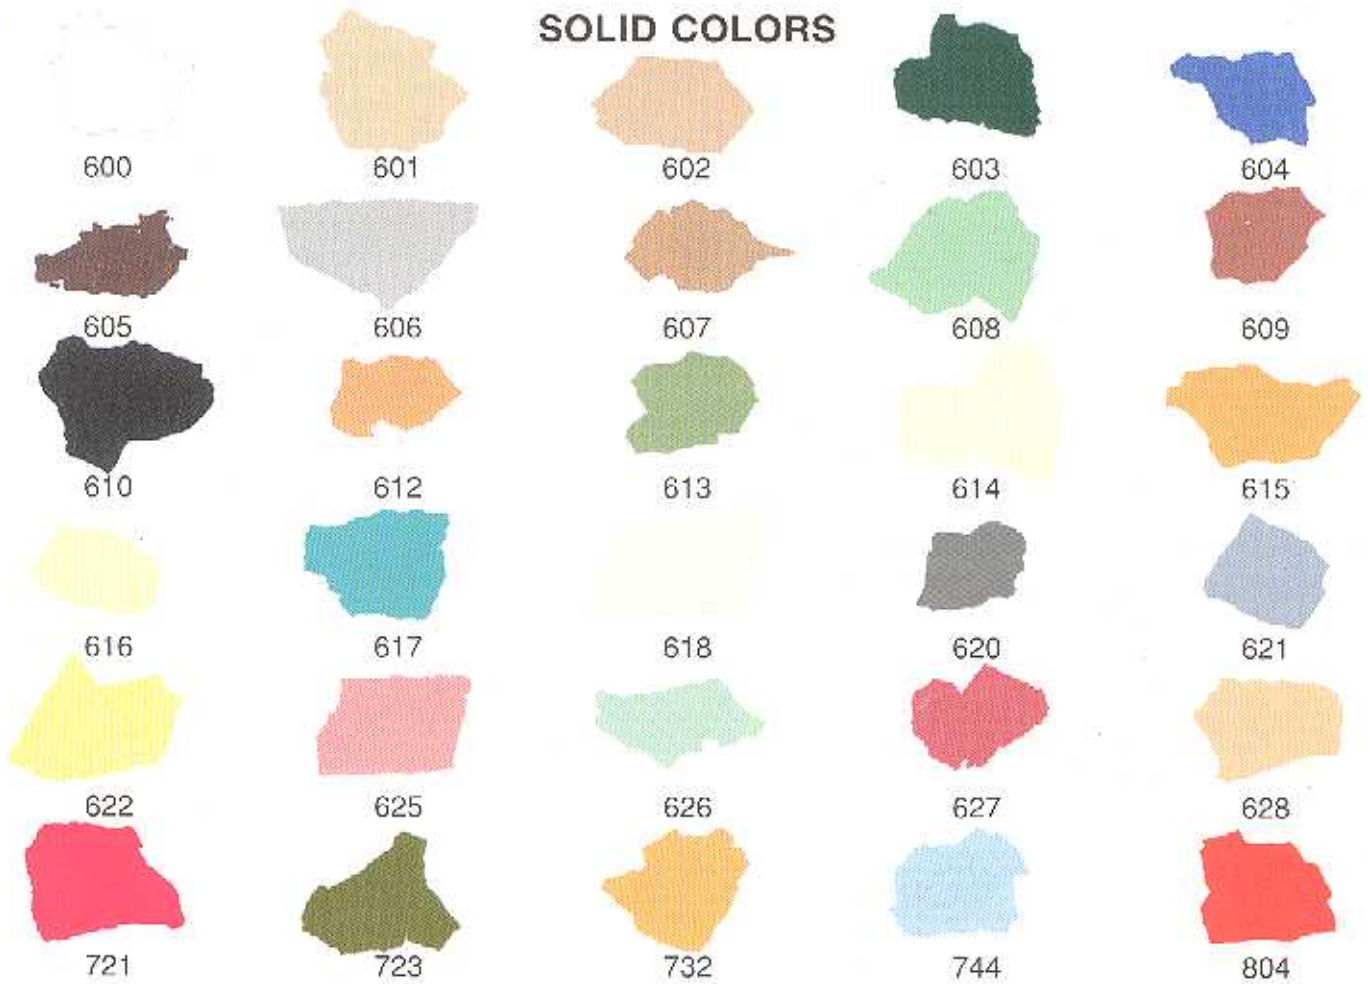

PLASTIC CHIPS

SOLID COLORS

STRIPED COLORS

*Color Chart provides a basic representation of the color.
Slight differences may occur in color and appearance.
Samples and custom colors available upon request.*